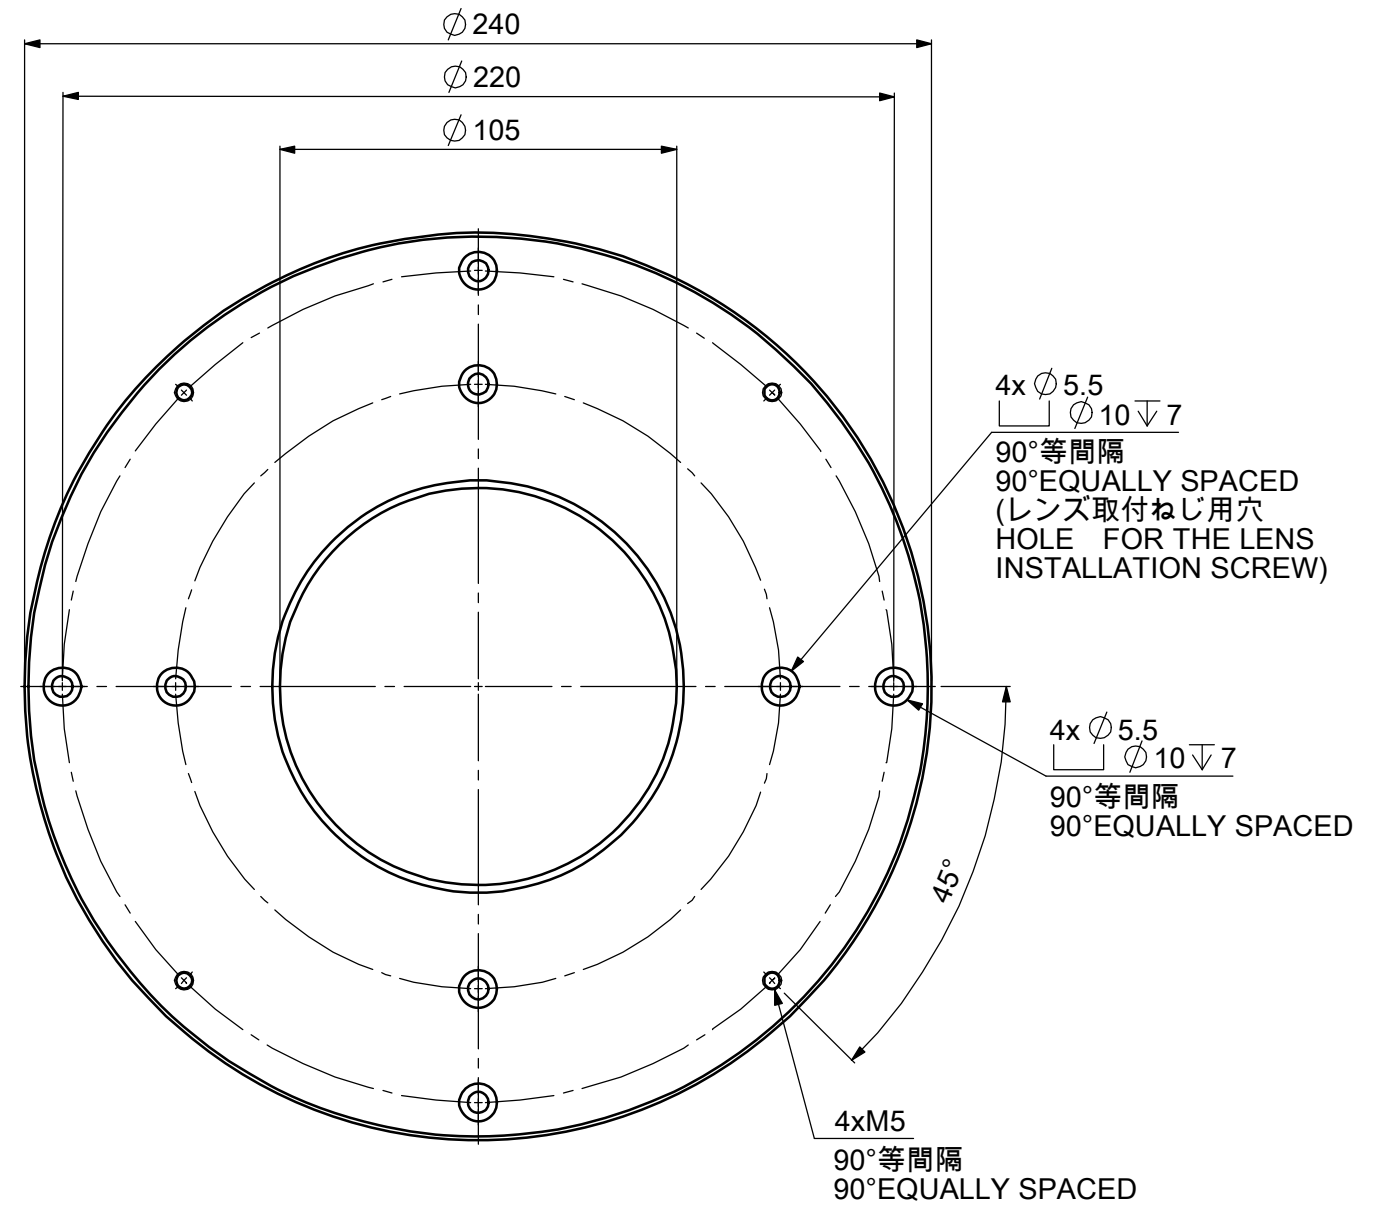

取付例
INSTALLATION EXAMPLE

MTI-150 / MTL-150 Series

MTL-FA150

Model Name : MTL-FA150
MORITEX CORPORATION